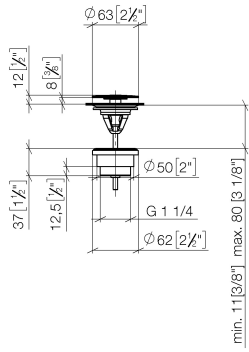

Basin Waste without press-closing 1 1/4" - Brushed Chrome

IMO

10 126 970

Fits: IMO, LULU, MADISON, MEM, TARA,
CL.1, LISSÉ, VAIA, META, CYO

	Brushed Chrome	10 126 970-93
	Chrome	10 126 970-00
	Brushed Platinum	10 126 970-06
	Platinum	10 126 970-08
	Durabrand (23kt Gold)	10 126 970-09
	Dark Chrome	10 126 970-19
	Light Gold	10 126 970-26
	Brushed Light Gold	10 126 970-27
	Brushed Durabrand (23kt Gold)	10 126 970-28
	Matte Black	10 126 970-33
	Brushed Bronze	10 126 970-42
	Brushed Champagne (22kt Gold)	10 126 970-46
	Champagne (22kt Gold)	10 126 970-47
	Brushed Dark Platinum	10 126 970-99

Basin Waste without press-closing 1 1/4" - Brushed Chrome

IMO

10 126 970

Only suitable for sinks without an overflow.

10 126 970

mm [inches]

10 126 970

Parts for other finishes can be found here: [Chrome](#)

Spare parts list

No.	Item Number	Name	Quantity used	Delivery time
1	09 31 20 097-93	plug	1	20
2	09 30 30 179 90	screw	1	2
3	09 11 01 038-93	cup	1	20
4	09 14 05 061 90	seal	1	2
5	09 14 03 153 90	seal	1	2
6	09 11 10 156-93	connection	1	20